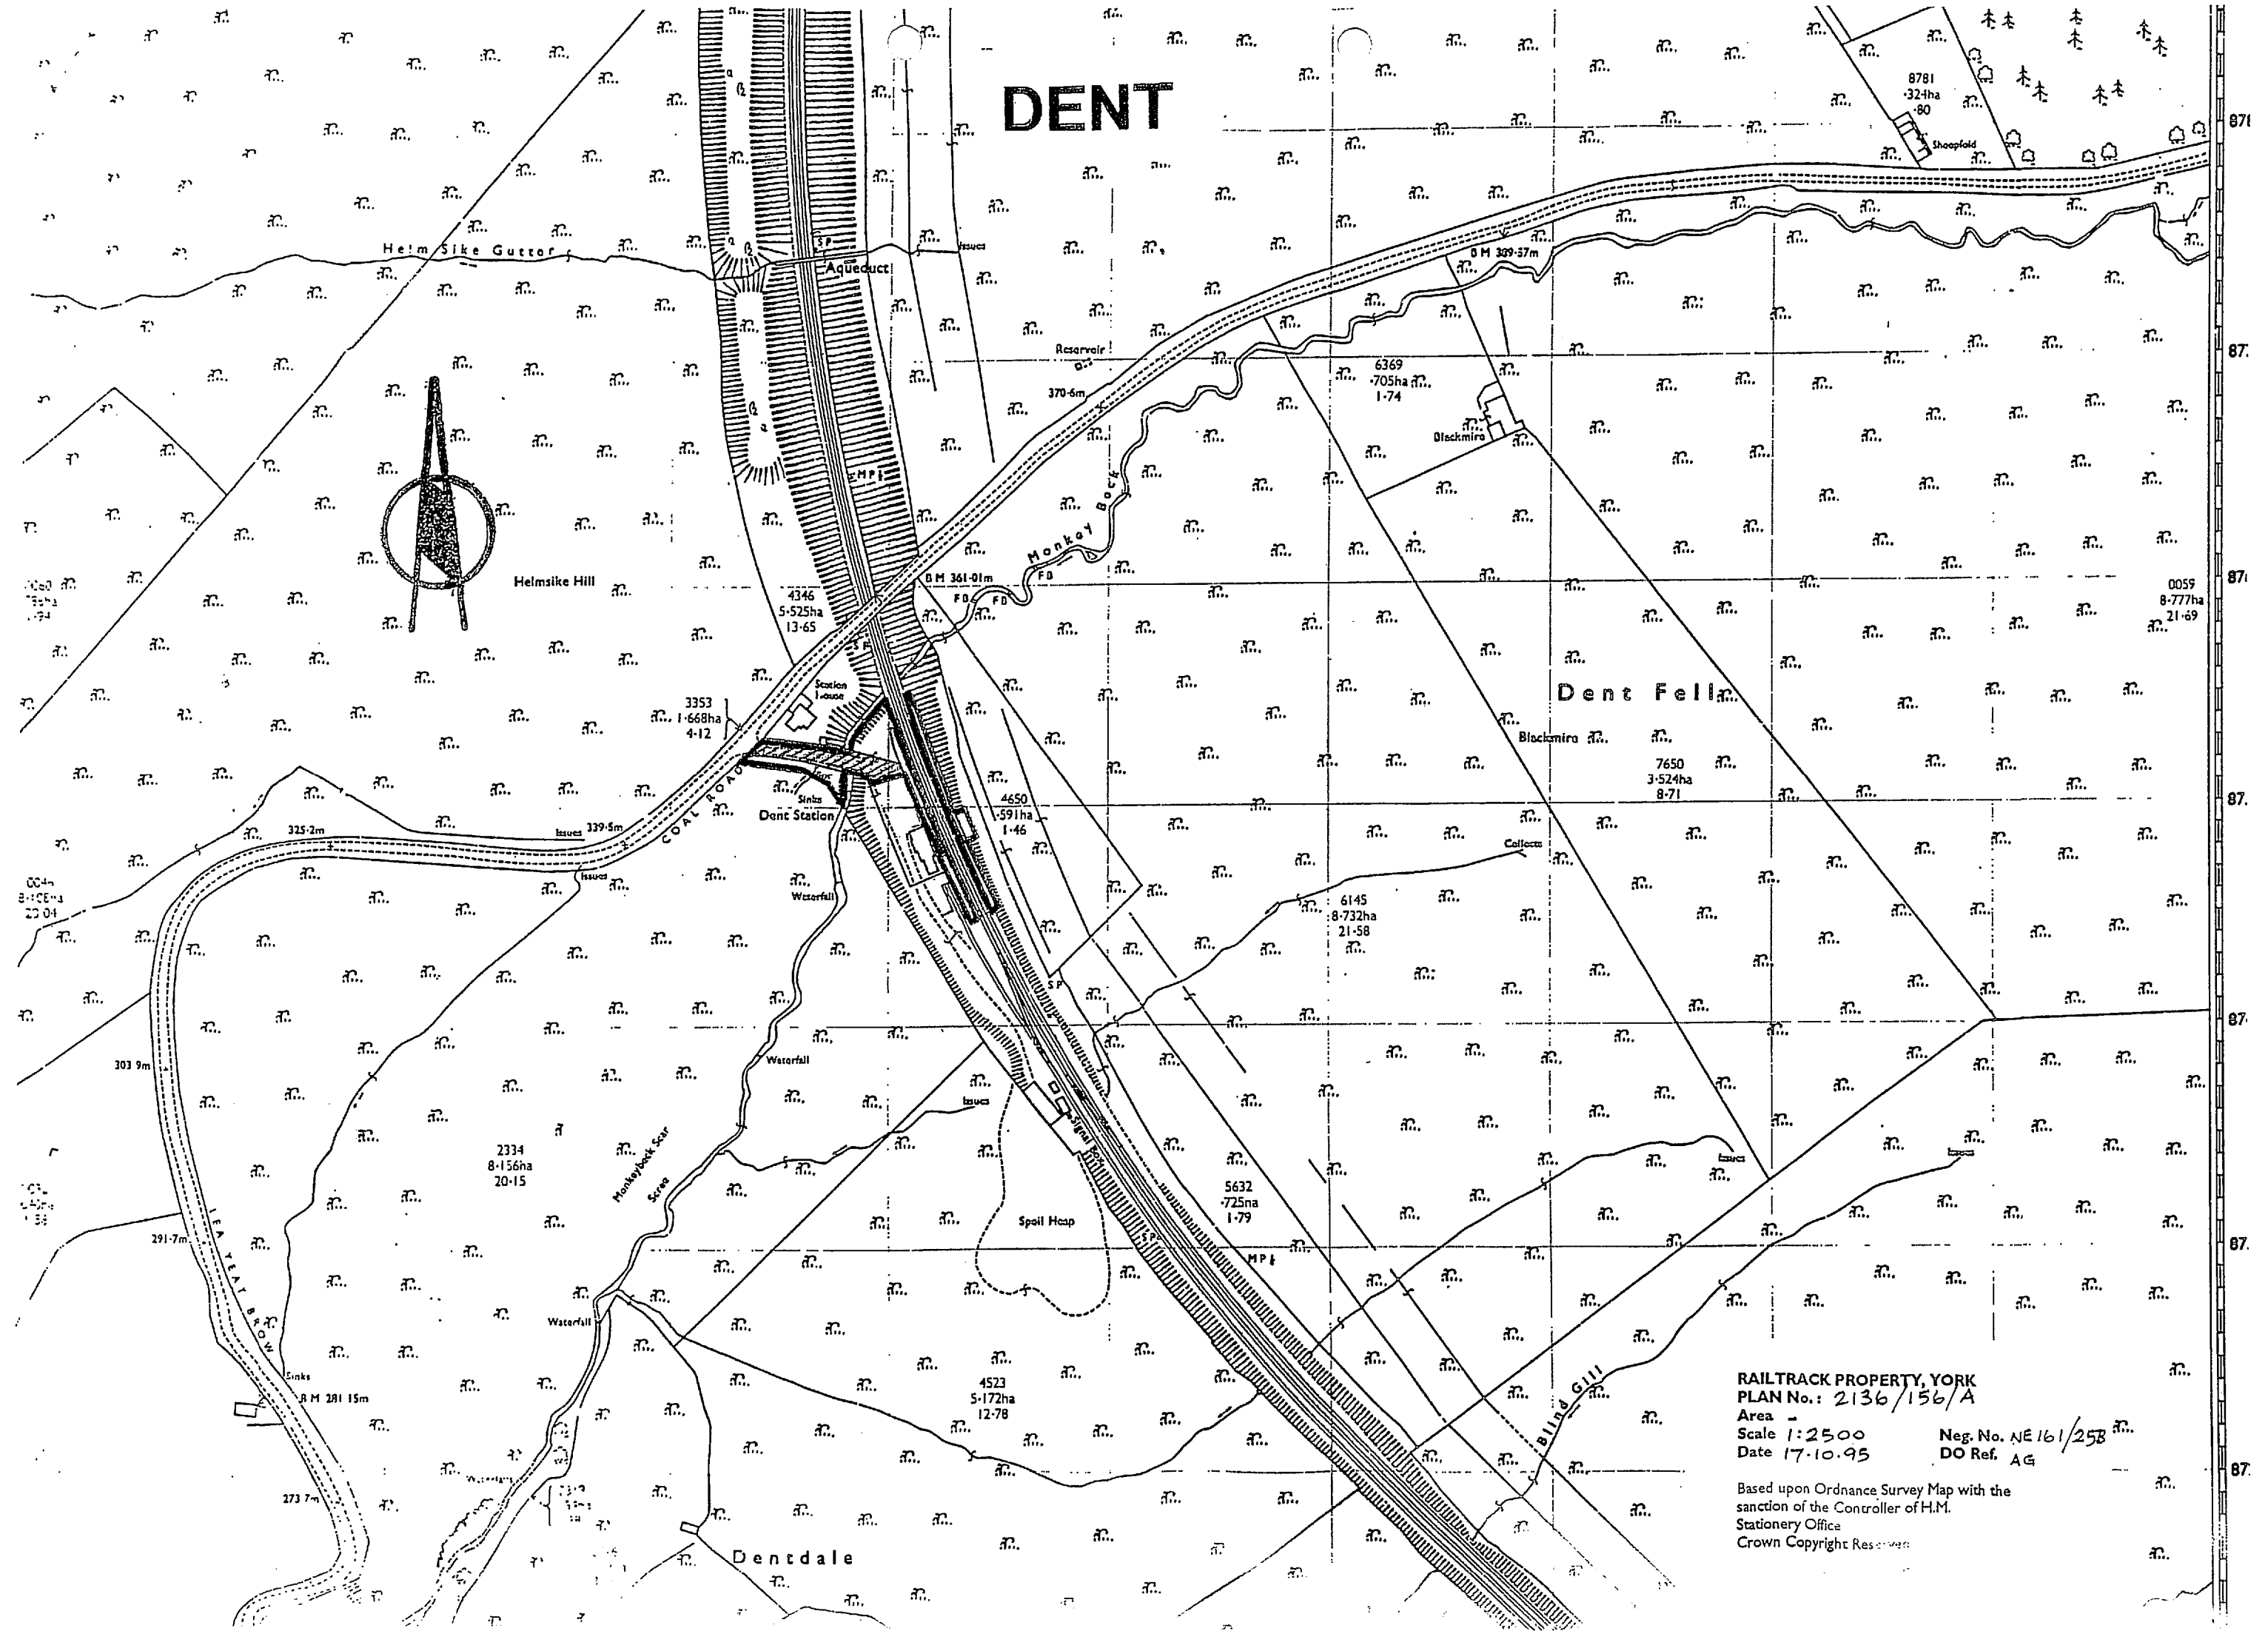

DENT

RAILTRACK PROPERTY, YORK
PLAN No.: 2136/156/A
Area -
Scale 1:2500
Date 17-10-95
Neg. No. NE 161/258
DO Ref. AG
Based upon Ordnance Survey Map with the sanction of the Controller of H.M. Stationery Office
Crown Copyright Reserved