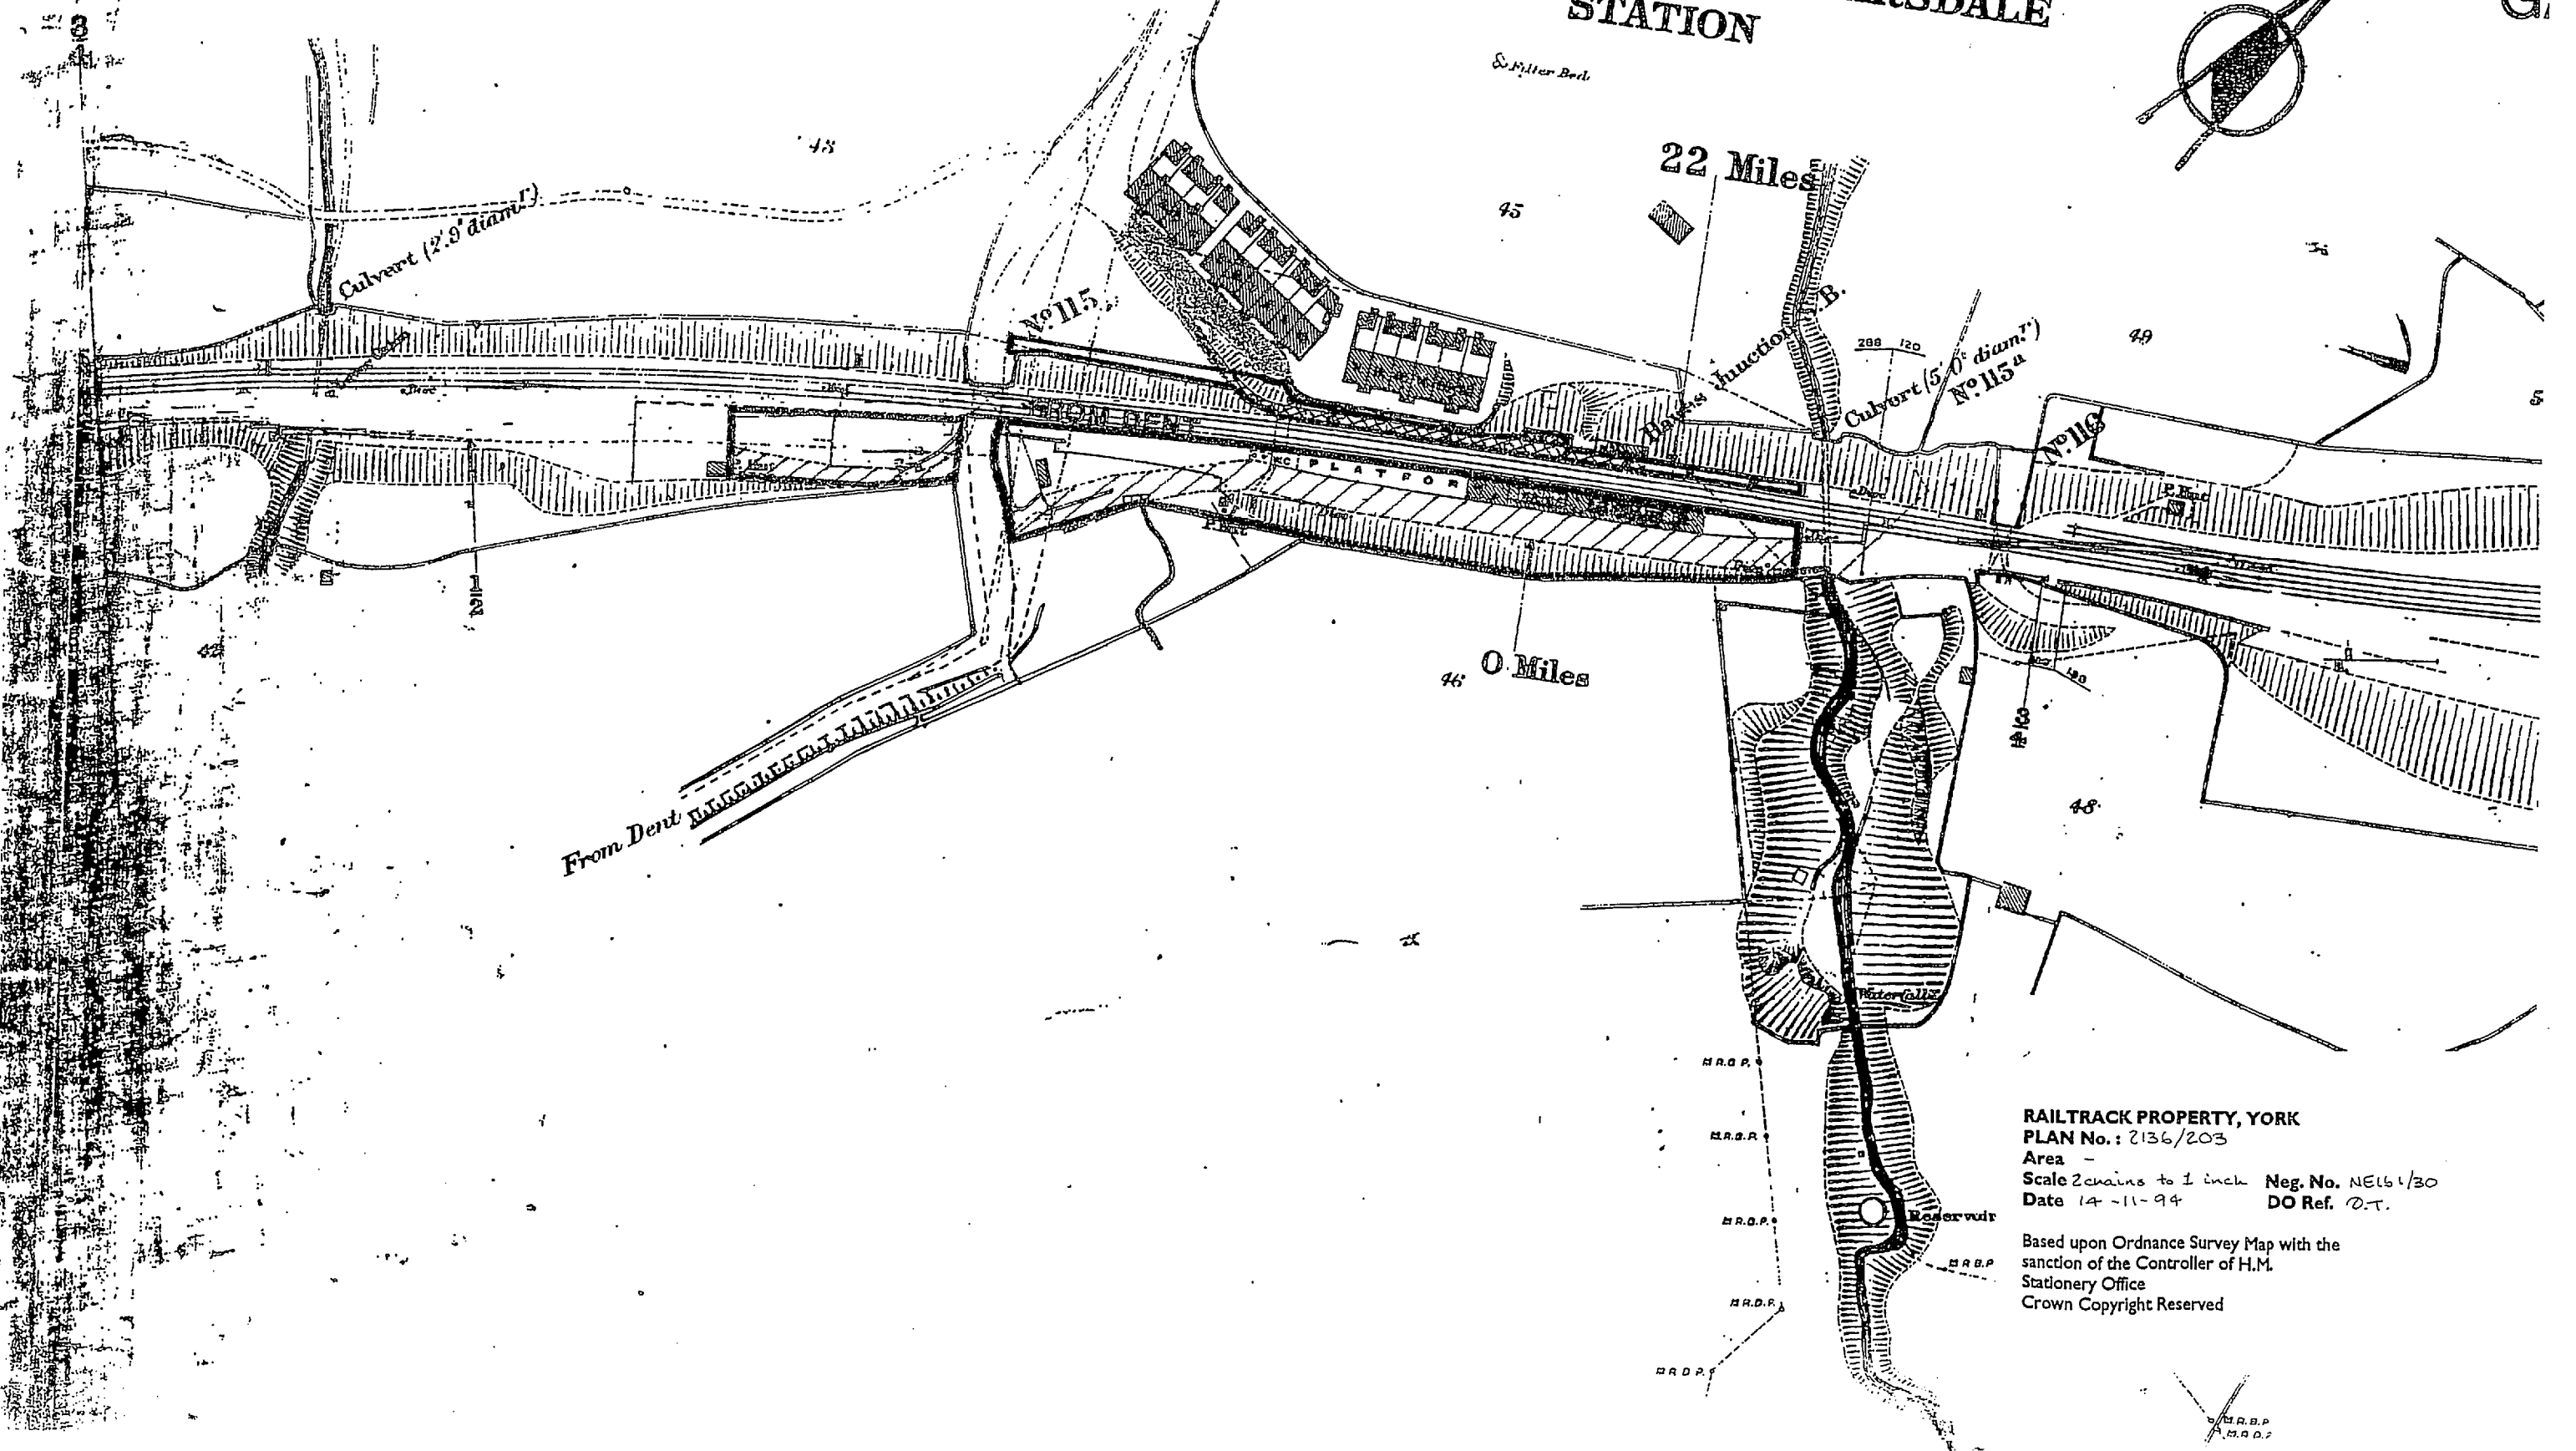

GARSDALE

P A R I S H

F O R M

O F

HAWES JUNCTION & GARSDALE STATION

RAILTRACK PROPERTY, YORK
PLAN No. : 2136/203
Area -
Scale 2 chains to 1 inch Neg. No. NEL64/30
Date 14-11-94 DO Ref. D.T.
Based upon Ordnance Survey Map with the
sanction of the Controller of H.M.
Stationery Office
Crown Copyright Reserved