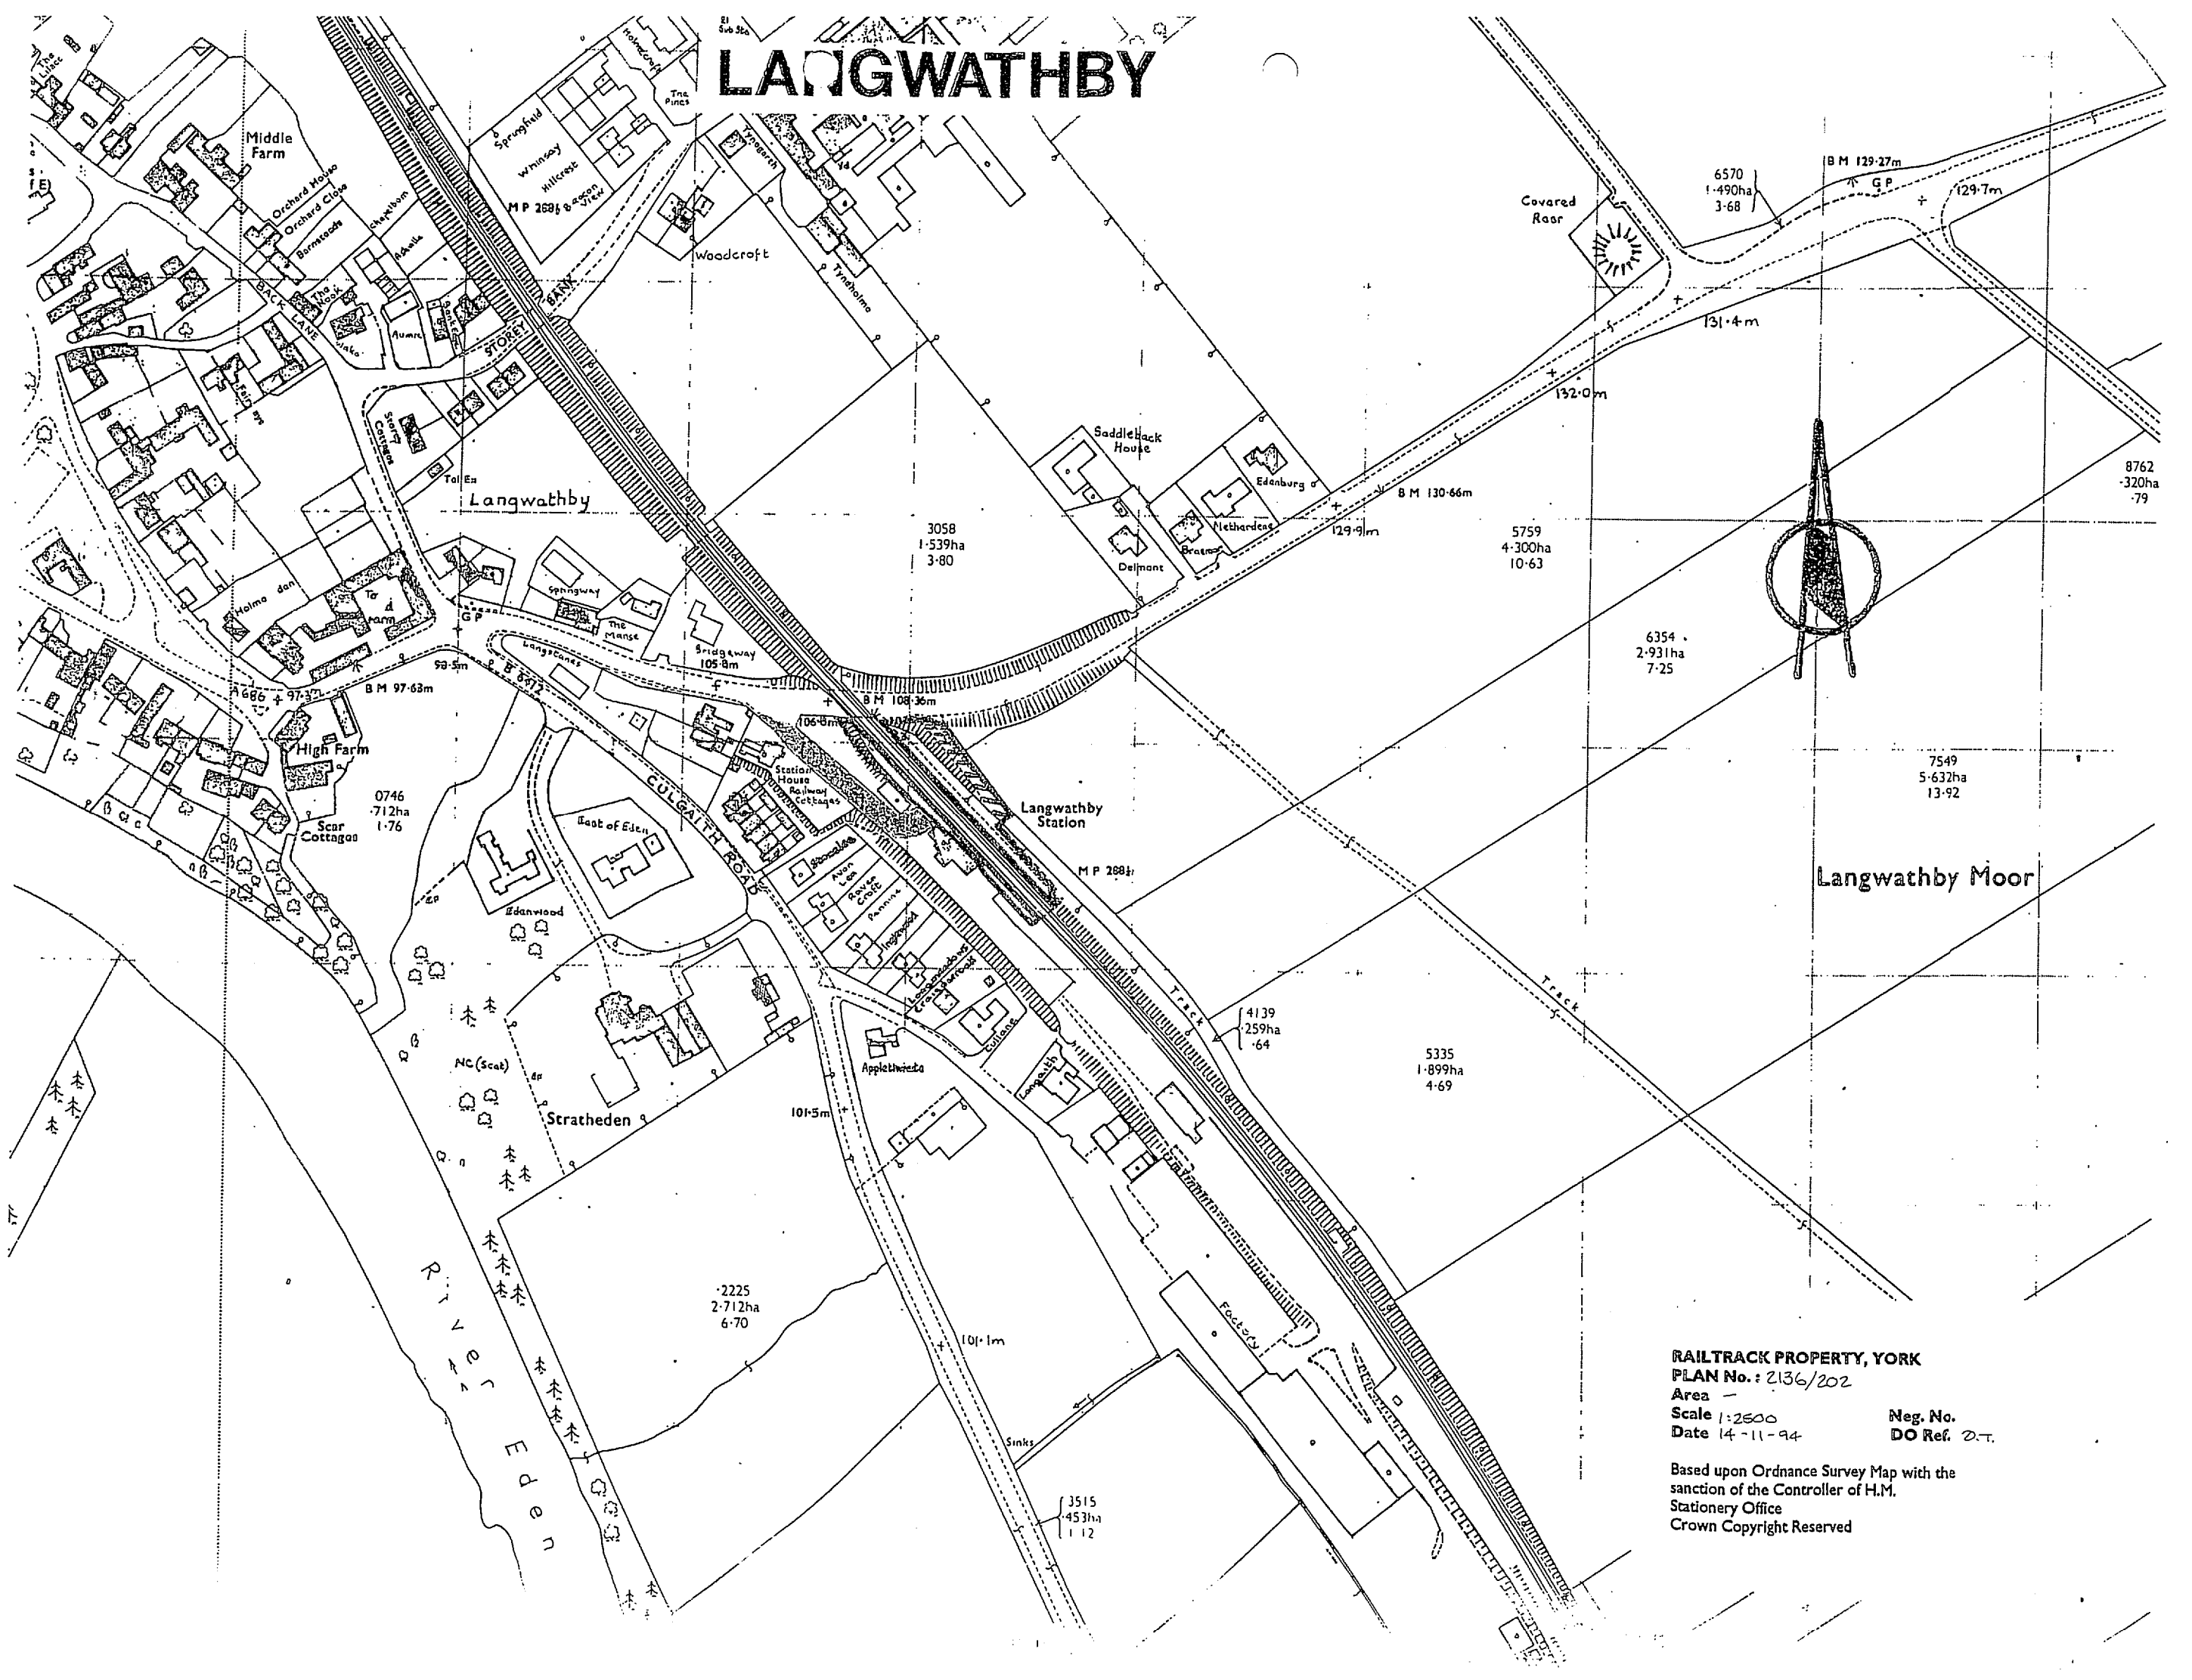

LANGWATHBY

RAILTRACK PROPERTY, YORK
PLAN No. : 2136/202
 Area —
 Scale 1:2500
 Date 14-11-94

Neg. No.
 DO Ref. D.T.

Based upon Ordnance Survey Map with the
 sanction of the Controller of H.M.
 Stationery Office
 Crown Copyright Reserved